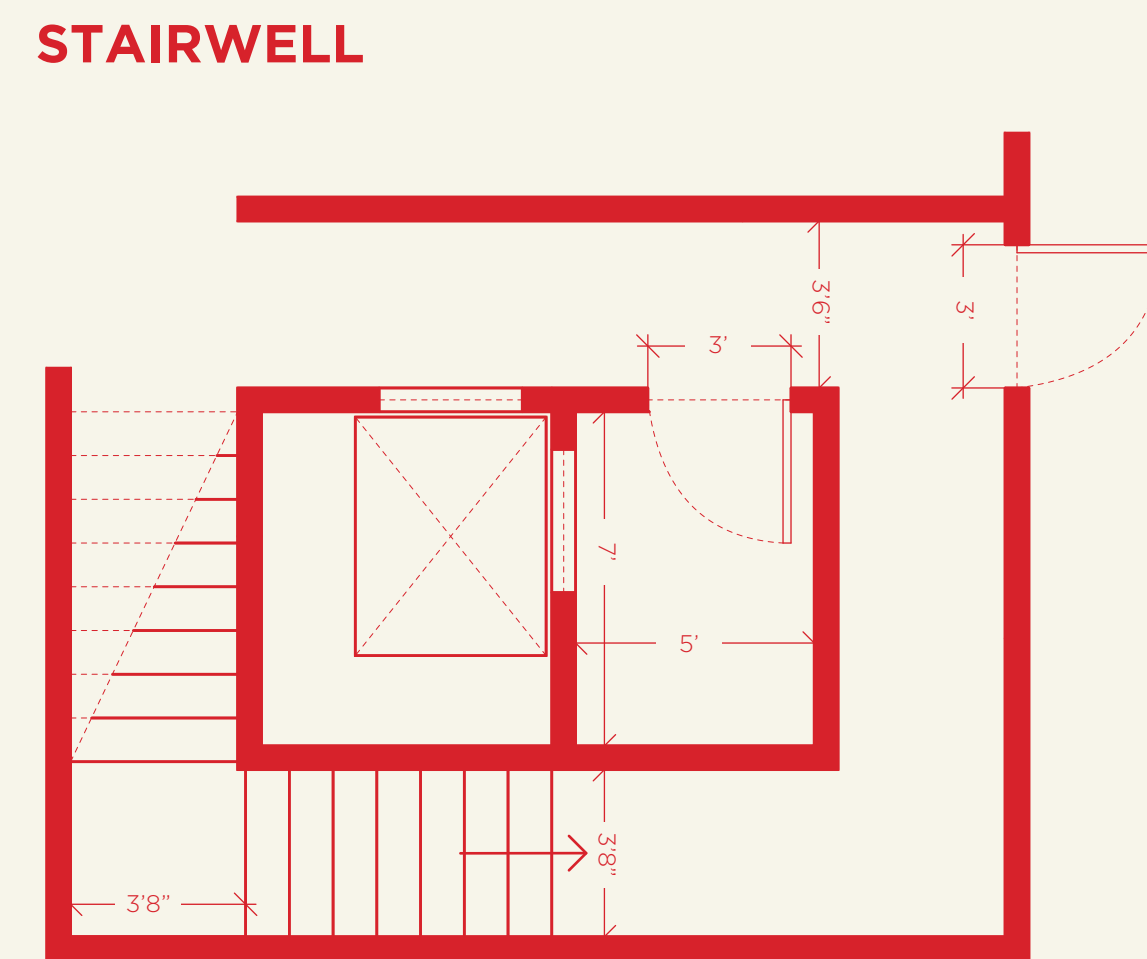

# CASA CANER

## LEGEND

-  Projector
-  Thermostat
-  Height
-  Router / modem
-  Breaker box
-  Wall outlet