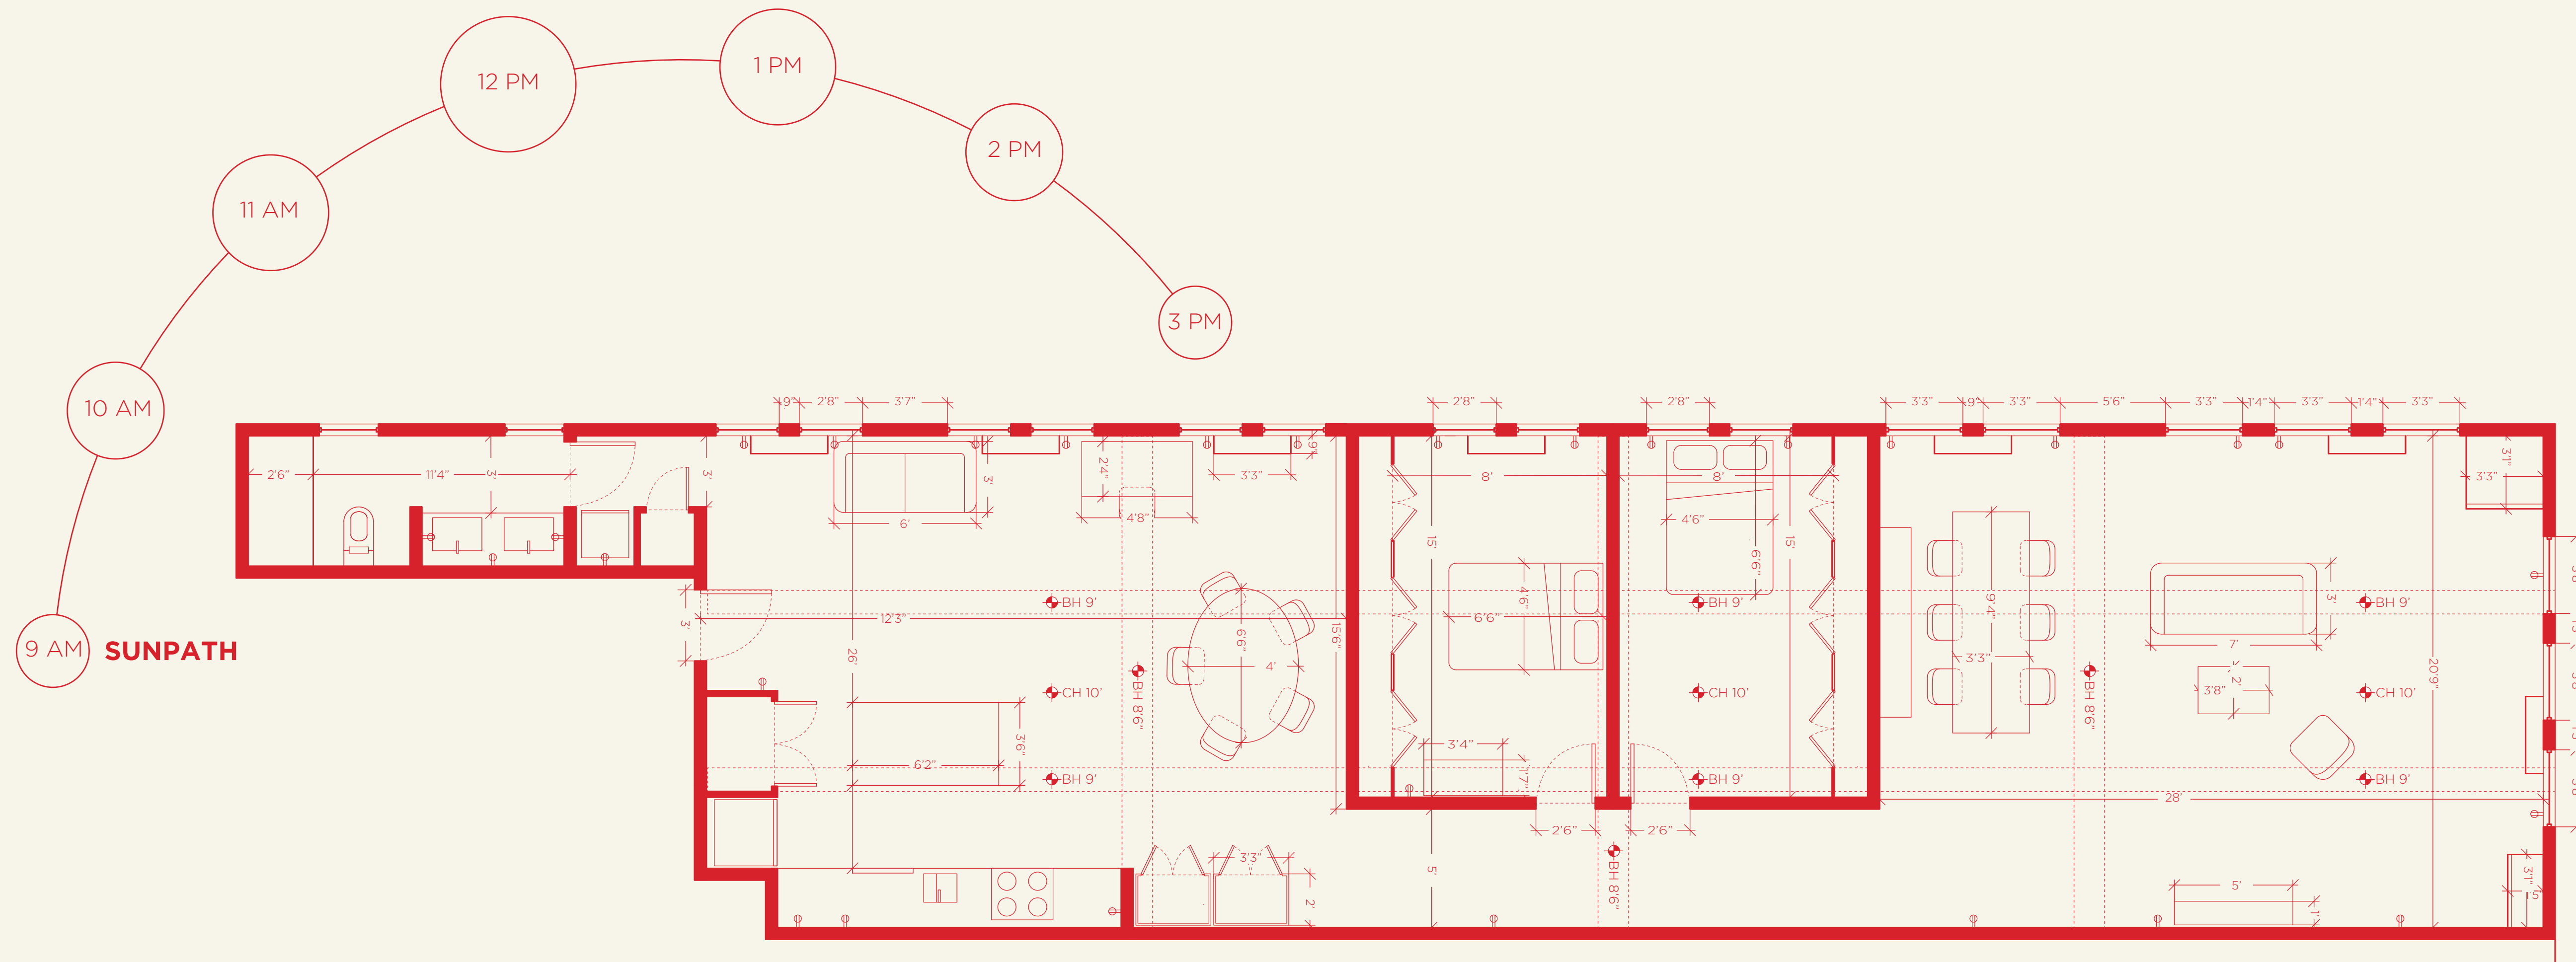

# CASA CANER

## LEGEND

-  Projector
-  Thermostat
-  Height
-  Router / modem
-  Breaker box
-  Wall outlet