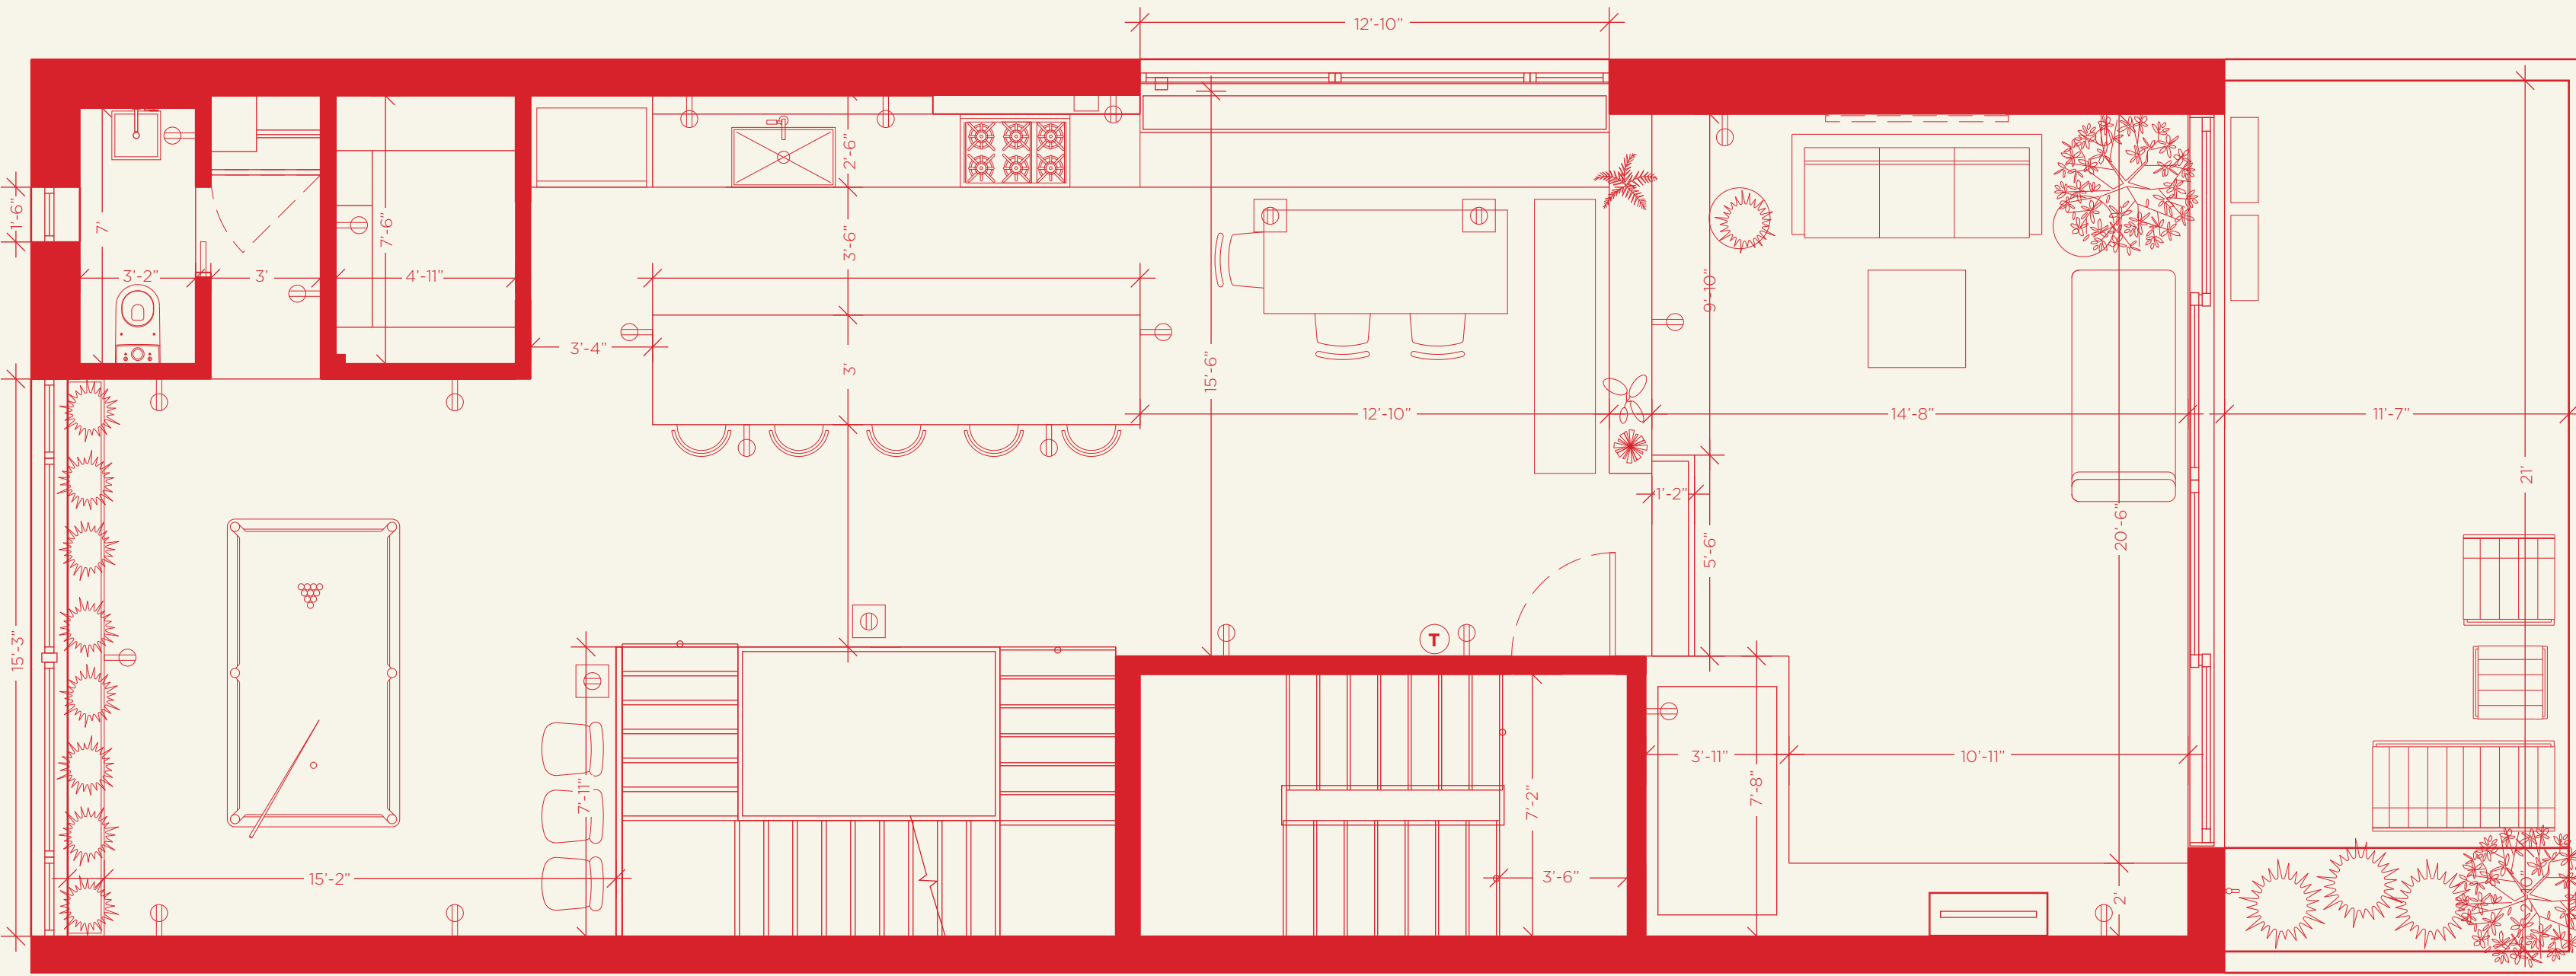

CASA CAELI

4TH FLOOR

ROOFTOP

3RD FLOOR

SUN PATH

LEGEND

-  Projector
-  Router / modem
-  Floor box
-  Wall outlet
-  Breaker box
-  Thermostat