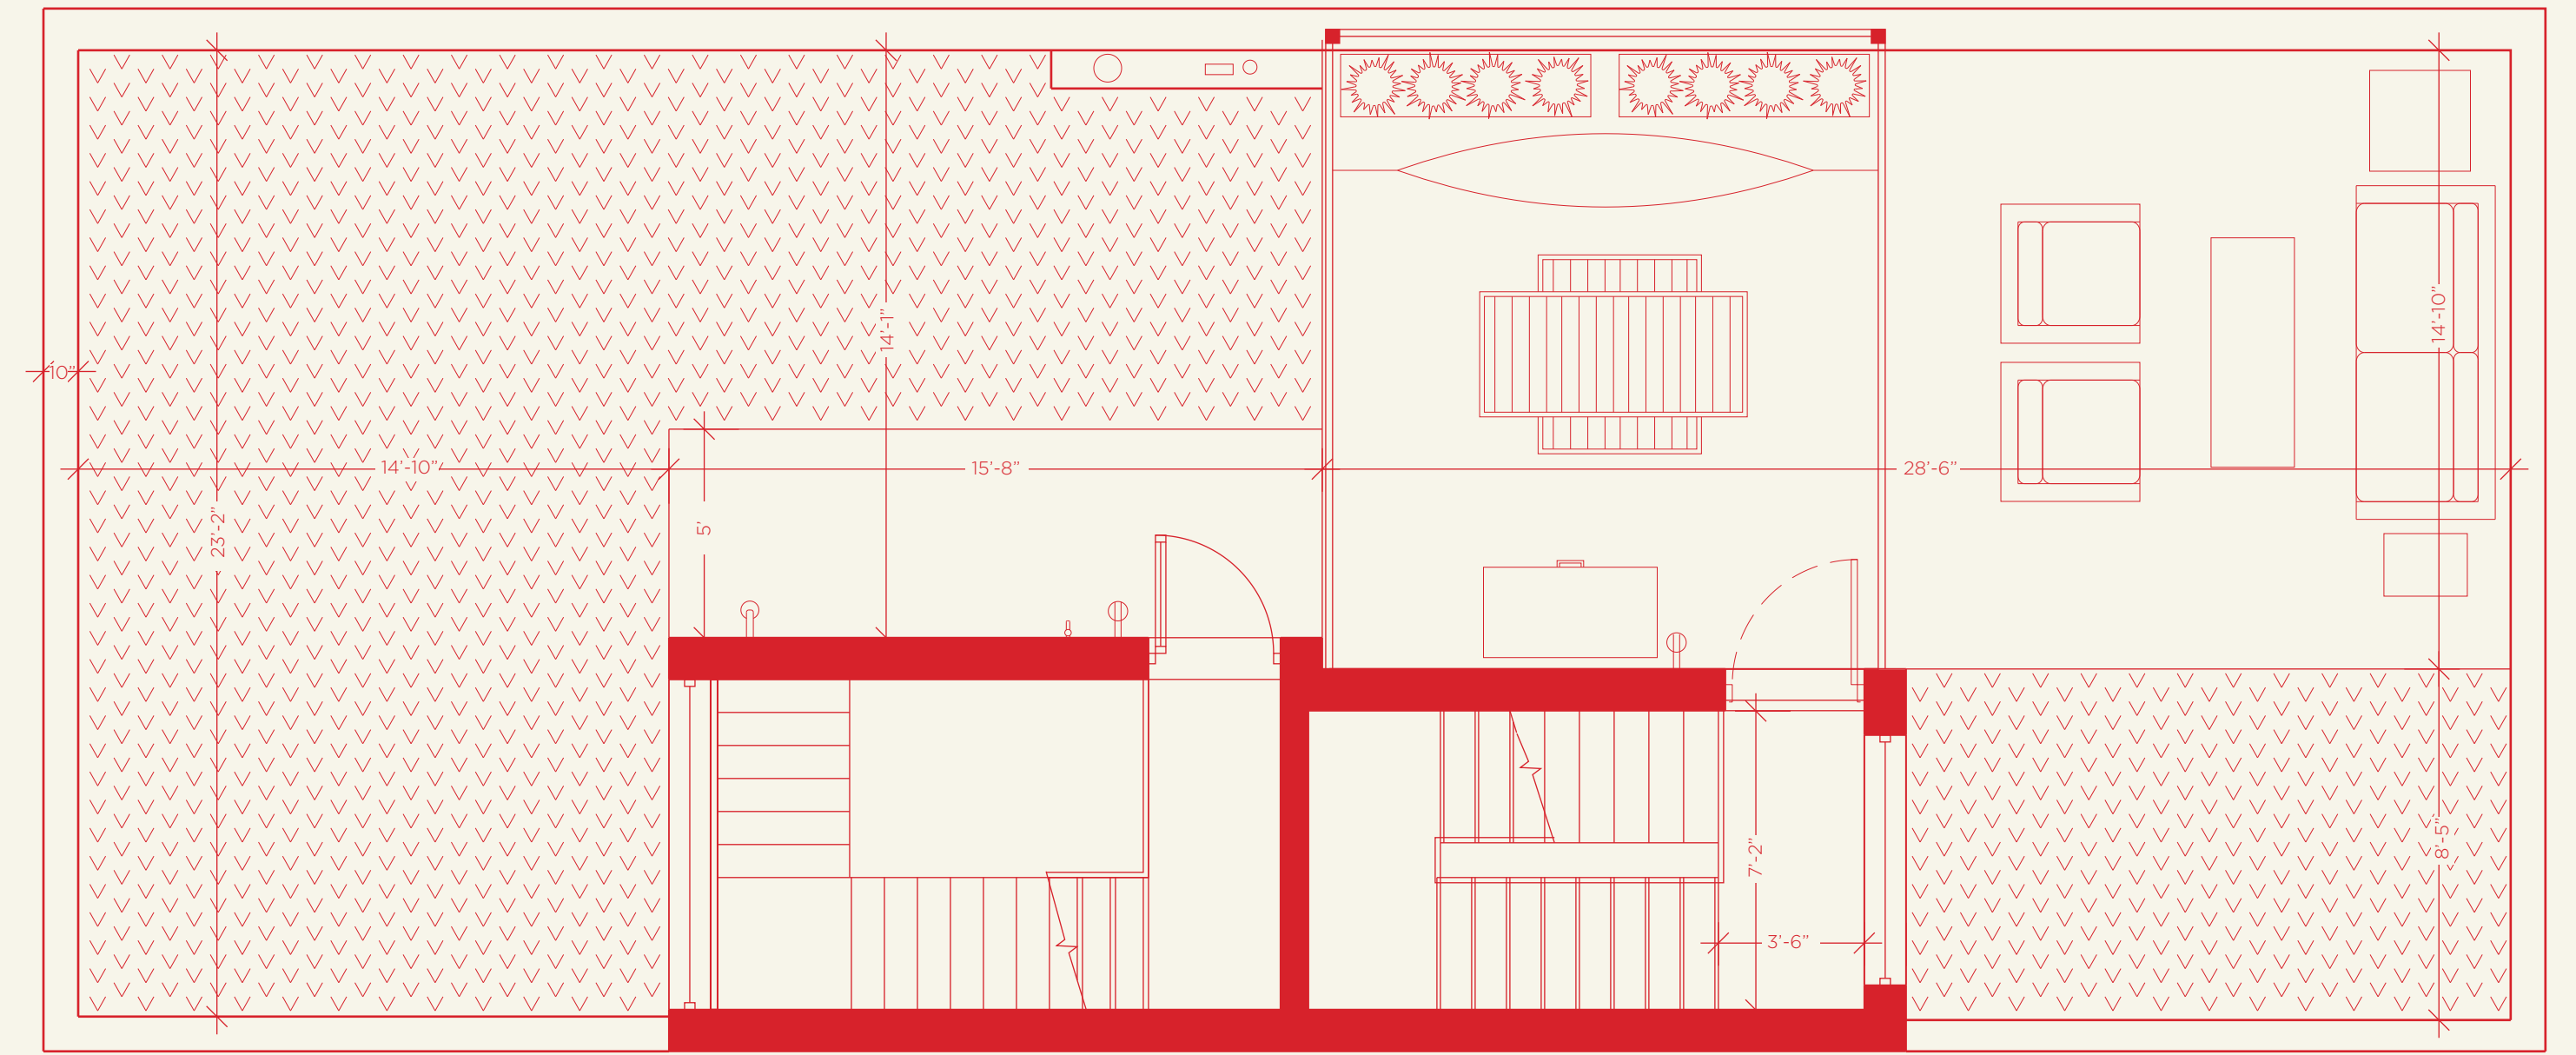

CASA CAELI

4TH FLOOR

ROOFTOP

3RD FLOOR

SUN PATH

LEGEND

-  Projector
-  Router / modem
-  Floor box
-  Wall outlet
-  Breaker box
-  Thermostat