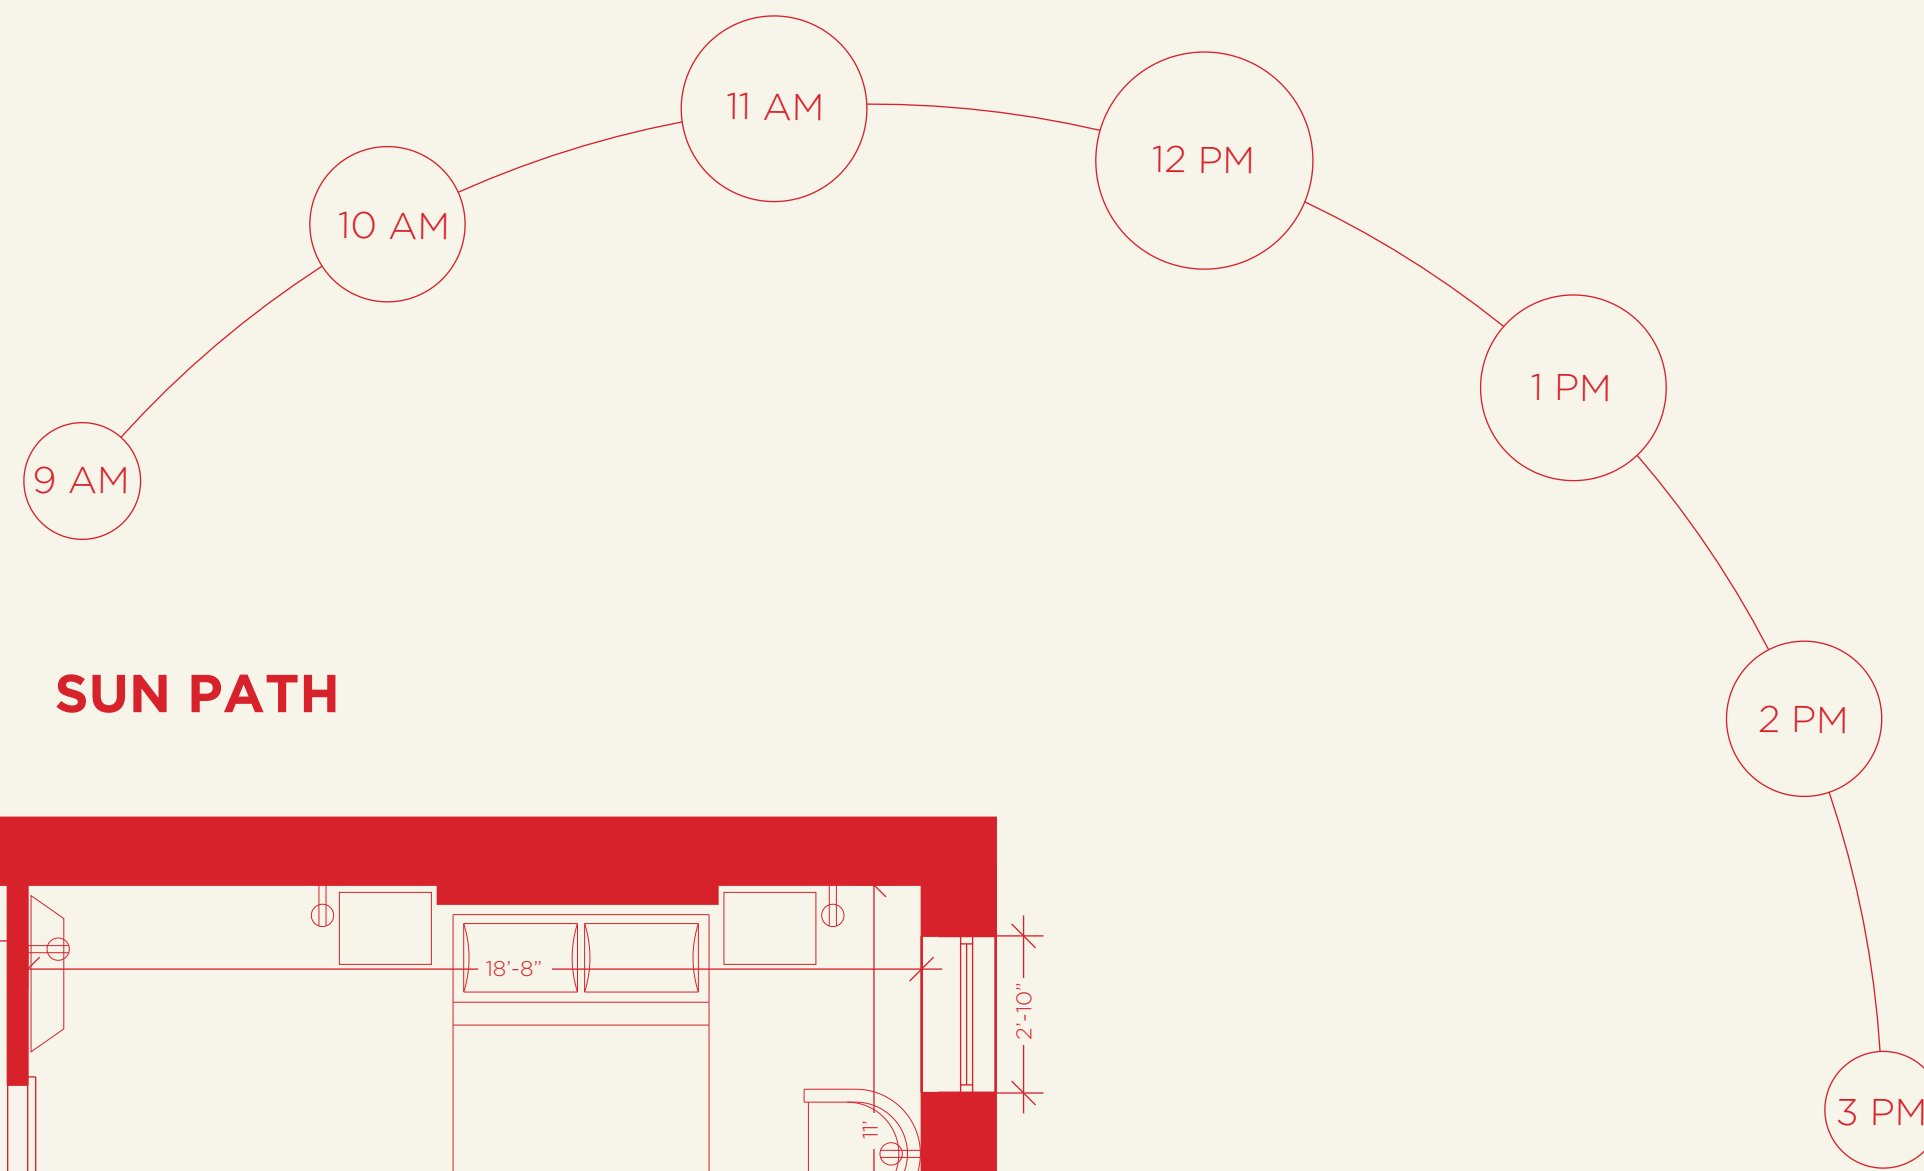

CASA CAELI

4TH FLOOR

ROOFTOP

3RD FLOOR

SUN PATH

LEGEND

-  Projector
-  Router / modem
-  Floor box
-  Wall outlet
-  Breaker box
-  Thermostat