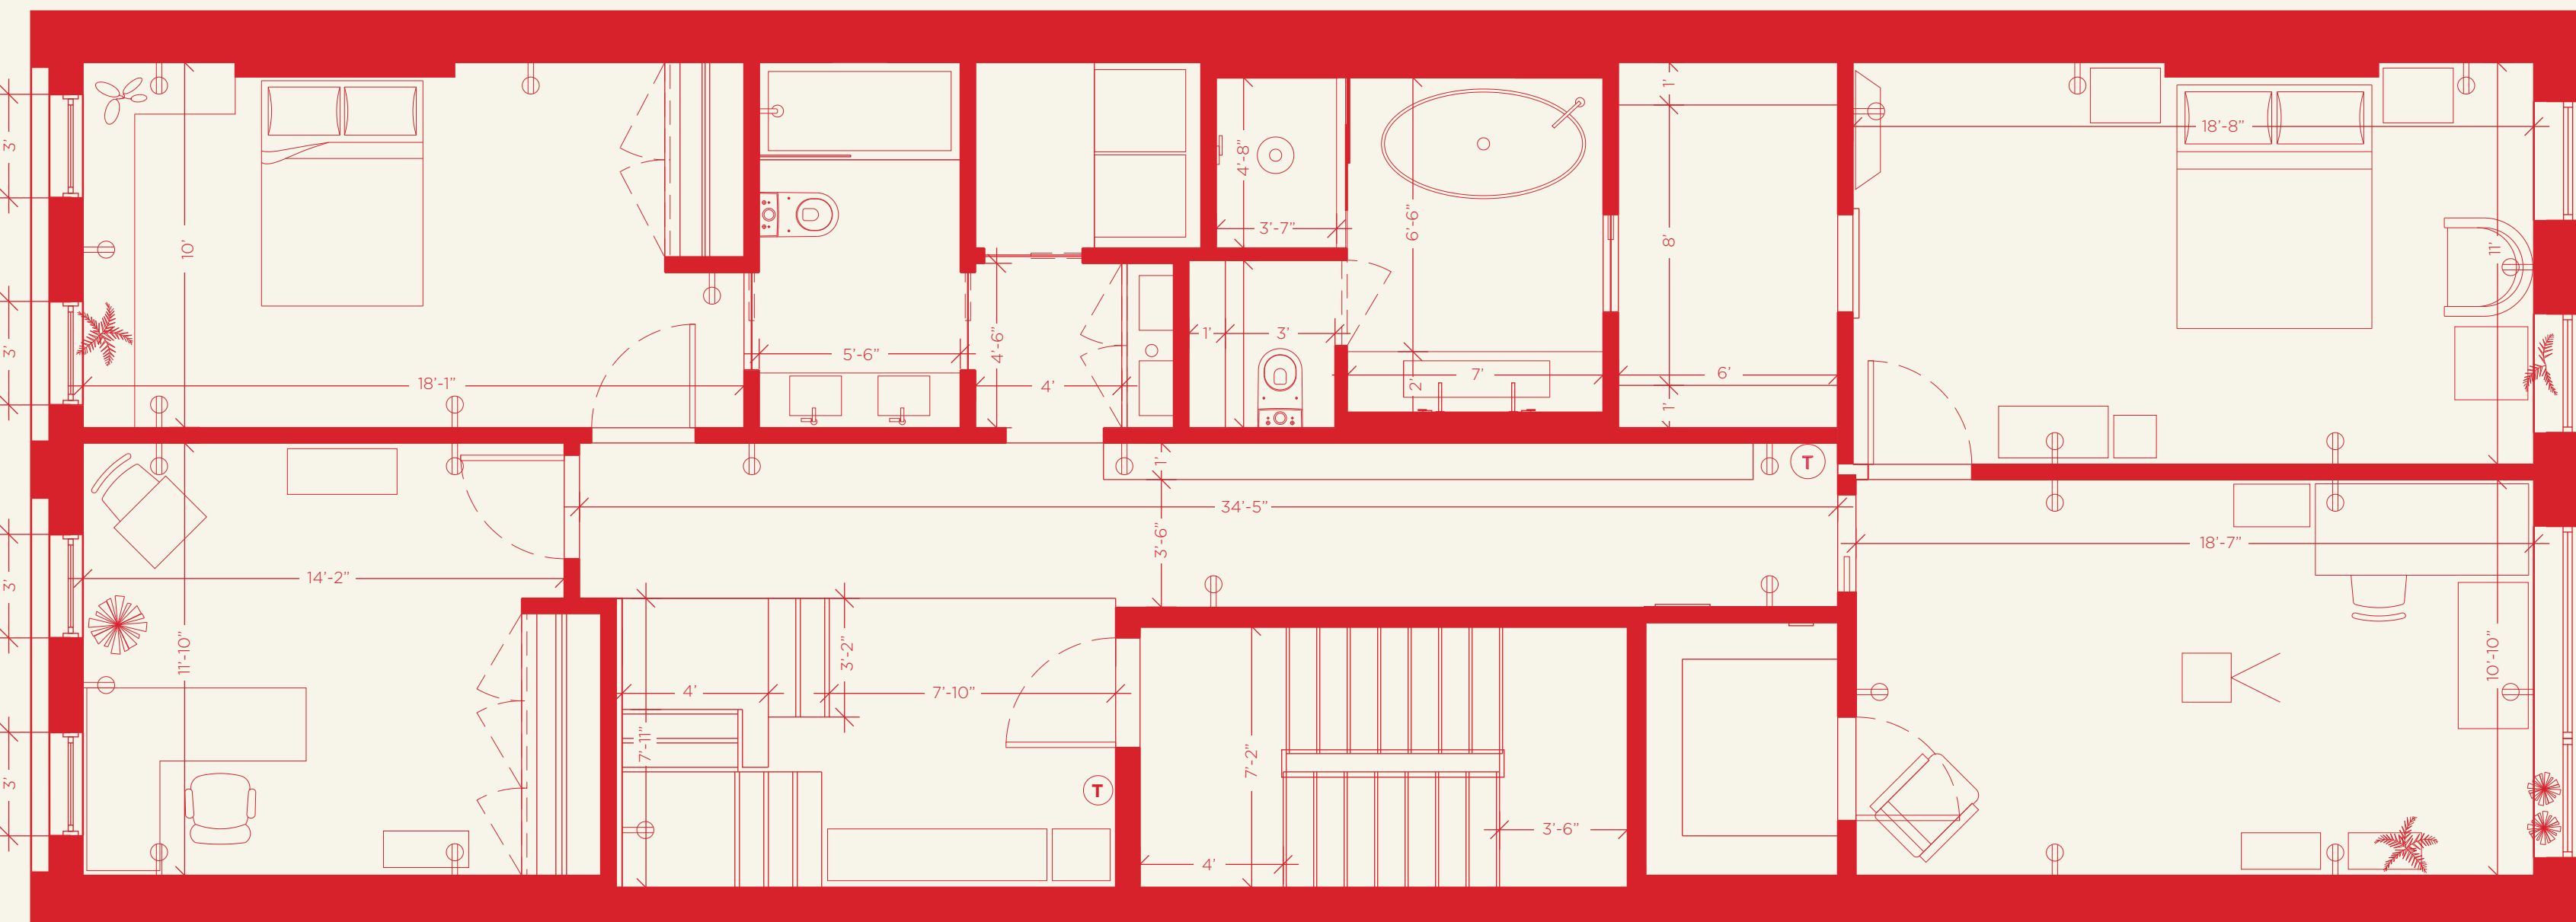

CASA CAELI

4TH FLOOR

ROOFTOP

3RD FLOOR

SUN PATH

LEGEND

-  Projector
-  Router / modem
-  Floor box
-  Wall outlet
-  Breaker box
-  Thermostat